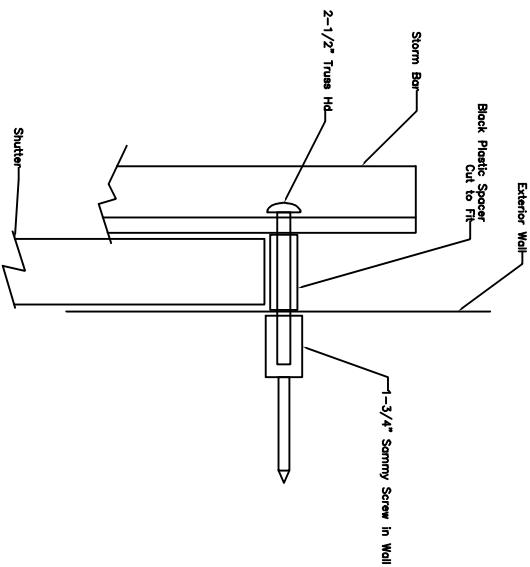

HINGE DETAIL
Piano Hinge

Single Bi-Fold Storm
Bar Section