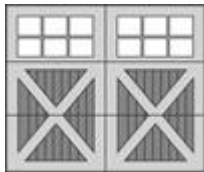

DESIGN OPTIONS

At Carriage House every garage door is unique. Choose from templates of traditional designs and specific period styles, or create a design that's yours alone. You can select from vertical grain clear western red cedar, select tight knot incense cedar, mahogany, vertical grain douglas fir, or clear heart redwood — when you choose a wooden door. Then customize further with finishes and decorative hardware — everything down to the smallest detail — to suit your choice.

When it's a Carriage House door, the possibilities are unlimited...the results striking.

WOOD DOORS

101

102

103

104

105

106

107

108

201

202

203

204

STEEL DOORS

301