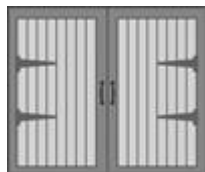

DESIGN OPTIONS

At Carriage House every garage door is unique. Choose from templates of traditional designs and specific period styles, or create a design that's yours alone. You can select from vertical grain clear western red cedar, select tight knot incense cedar, mahogany, vertical grain douglas fir, or clear heart redwood — when you choose a wooden door. Then customize further with finishes and decorative hardware — everything down to the smallest detail — to suit your choice.

When it's a Carriage House door, the possibilities are unlimited...the results striking.

WOOD DOORS

101

102

103

104

105

106

107

108

201

202

203

204

STEEL DOORS

301