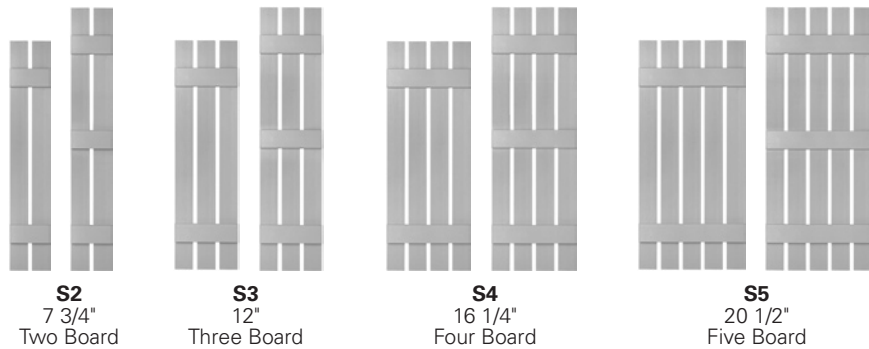

Custom Board-N-Batten™

Joined

Spaced

18 Colors: 001, 002, 004, 008, 009, 010, 016, 018, 020, 023, 027, 028, 036, 078, 117, 122, 166, 167 and paintable (030)

Shipped: Metamora, MI.

Packaged: Boxed pairs with screws.

Widths: Joined—7", 10 1/2", 14", and 17 1/2"
Spaced—7 3/4", 12", 16 1/4" and 20 1/2"

Lengths: From 18" to 144"
(in 1/4" increments—lengths are nominal).

Shutters under 55" in length will have two cross battens.

Shutters 55" and over will have three cross battens.