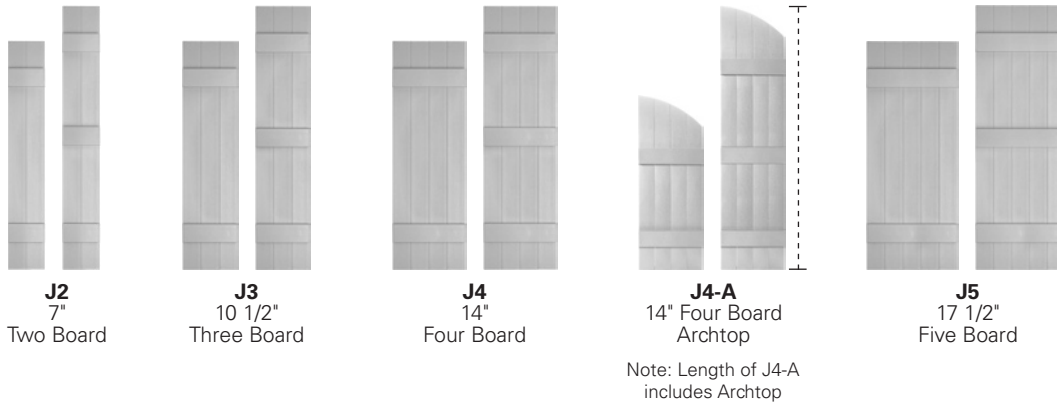

Custom Board-N-Batten™

Joined

Spaced

18 Colors: 001, 002, 004, 008, 009, 010, 016, 018, 020, 023, 027, 028, 036, 078, 117, 122, 166, 167 and paintable (030)

Shipped: Metamora, MI.

Packaged: Boxed pairs with screws.

Widths: Joined—7", 10 1/2", 14", and 17 1/2"
Spaced—7 3/4", 12", 16 1/4" and 20 1/2"

Lengths: From 18" to 144"
(in 1/4" increments—lengths are nominal).

Shutters under 55" in length will have two cross battens.

Shutters 55" and over will have three cross battens.